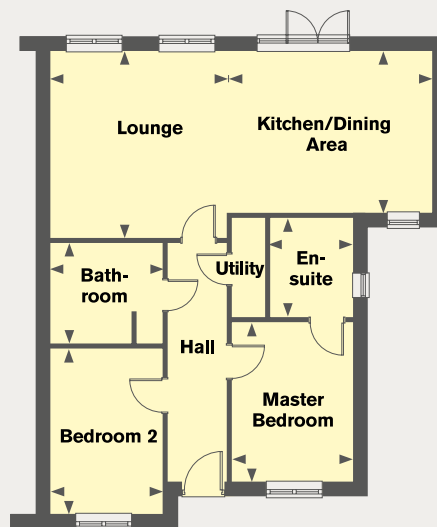

THE BIRCH

2 bedroom bungalow - 926 sq ft

Ground Floor

Kitchen/Dining Area

4.95m x 3.83m
(16' 3" x 12' 7")

Master Bedroom

3.85m x 2.92m
(12' 8" x 9' 7")

Lounge

4.50m x 4.28m
(14' 9" x 14' 1")

Bedroom 2

4.00m x 2.71m
(13' 1" x 8' 11")