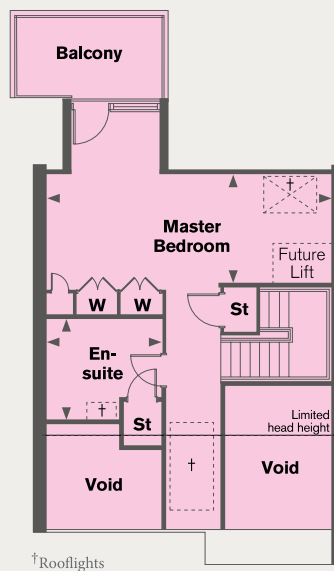

THE MAPLE

2 bedroom chalet bungalow - 1415 sq ft

Ground Floor

Kitchen/Dining Area
5.97m x 4.95m
(19' 7" x 16' 3")

Lounge
4.50m x 4.28m
(14' 9" x 14' 1")

Study/Dining Room
4.00m x 2.71m
(13' 1" x 8' 11")

Bedroom 2
3.83m x 2.91m
(12' 7" x 9' 7")

First Floor

Master Bedroom
7.32m x 2.82m
(24' 0" x 9' 3")

En-suite

Balcony