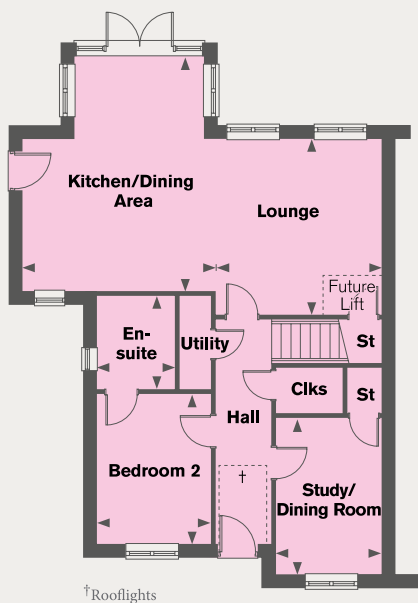

THE MAPLE

2 bedroom chalet bungalow - 1415 sq ft

Ground Floor

Kitchen/Dining Area
5.97m x 4.95m
(19' 7" x 16' 3")

Lounge
4.50m x 4.28m
(14' 9" x 14' 1")

Study/Dining Room
4.00m x 2.71m
(13' 1" x 8' 11")

Bedroom 2
3.83m x 2.91m
(12' 7" x 9' 7")

First Floor

Master Bedroom
7.32m x 2.82m
(24' 0" x 9' 3")

En-suite

Balcony